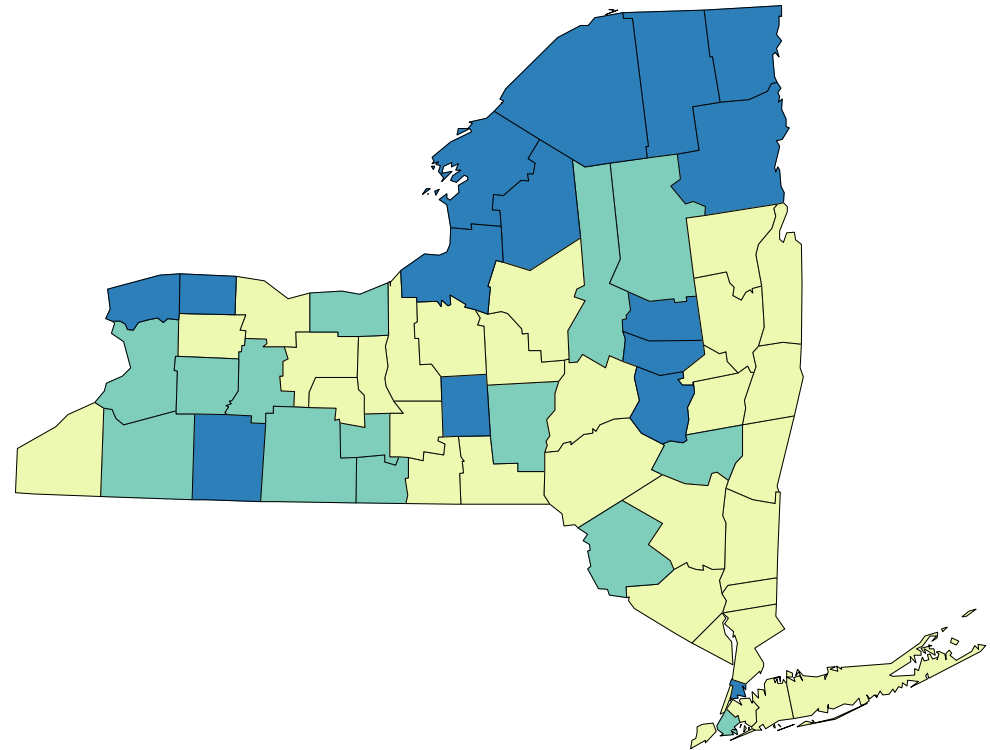

New York State: 4.9

# Unemployment

Percentage of the Labor Force  
2006-2008

Percent Unemployed  
Counties Are Shaded Based On Quartile Distribution