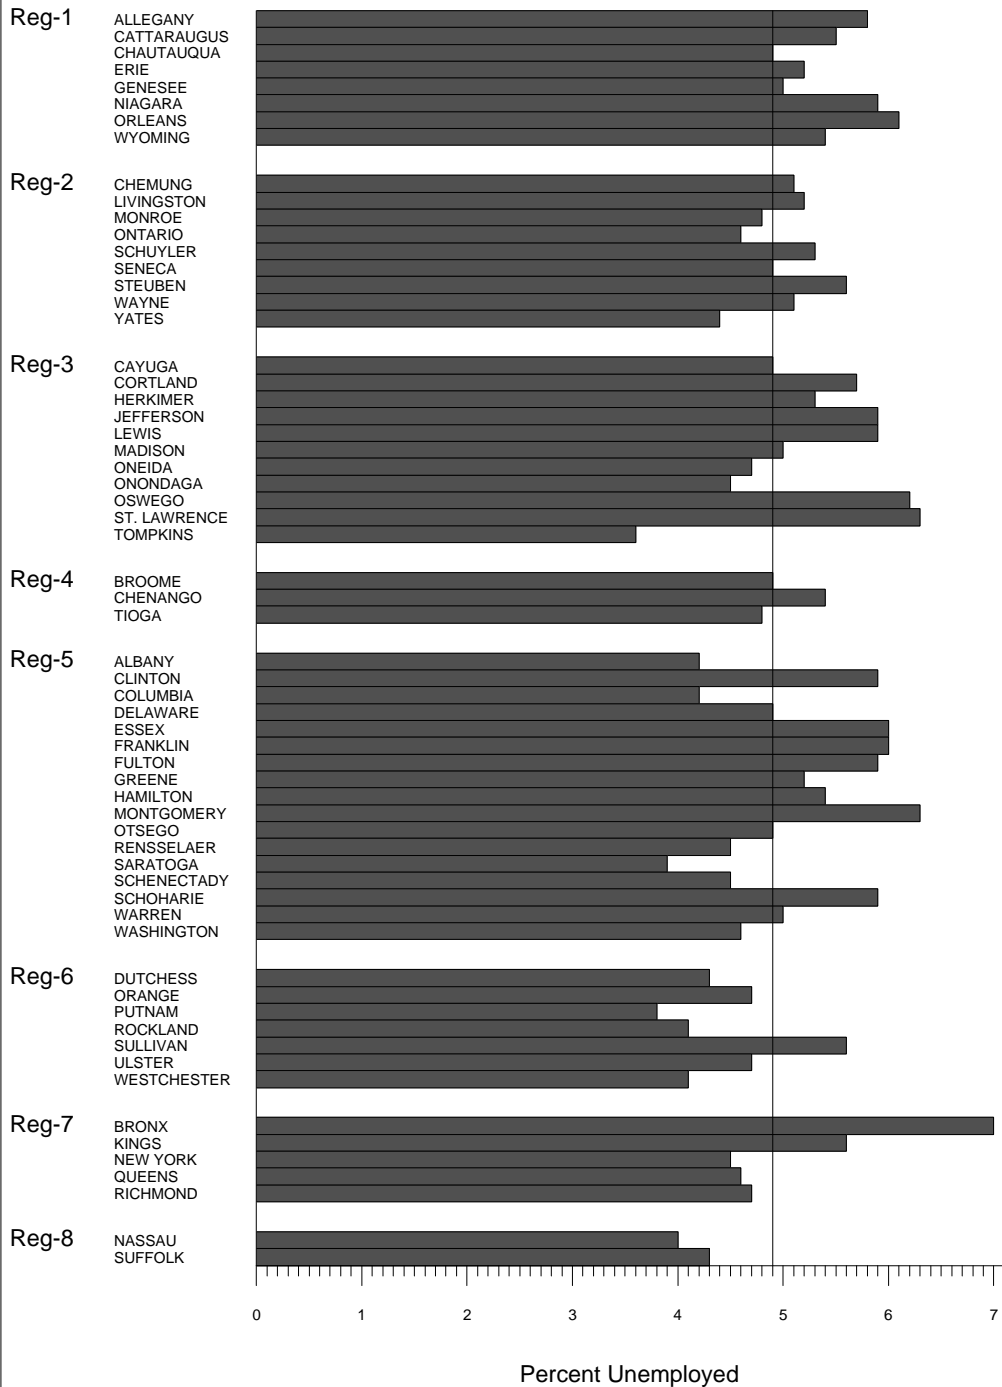

New York State: 4.9

# Unemployment

Percentage of the Labor Force  
2006-2008

Percent Unemployed  
Counties Are Shaded Based On Quartile Distribution